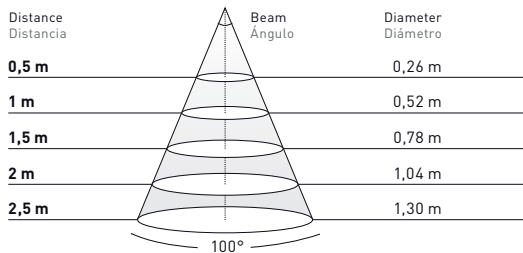

LIGHT DISTRIBUTION CURVES FOTOMETRÍAS

Mundo Dot RGBW Flat

4W Clear

RGBW

220 lux
56 lux
25 lux
14 lux
9 lux