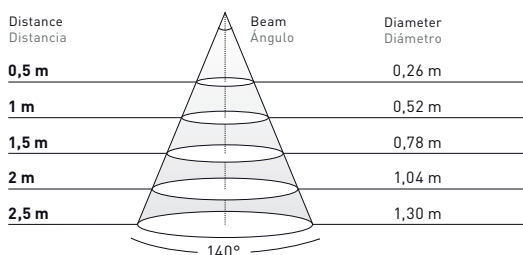

Mundo Dot Clear Flat Diffuser - 100°

Power	4 W (18 LEDs)				
Color temperatures	RGBW				
	Red	Green	Blue	4000K	R+G+B+W
Lumens output	14 lm	39 lm	8 lm	134 lm	195 lm
Luminaire efficiency	48,7 lm/W				
Measures / Weight	98 x 73 x 50 mm 450 gr				

Mundo Dot Opal Dome Diffuser - 140°

Power	4 W (18 LEDs)				
Color temperatures	RGBW				
	Red	Green	Blue	4000K	R+G+B+W
Lumens output	7 lm	10 lm	4 lm	64 lm	85 lm
Luminaire efficiency	21,2 lm/W				
Measures / Weight	98 x 73 x 65 mm 450 gr				

MUNDO DOT

Gen 2

MEASURES MEDIDAS

Mundo Dot Clear flat diffuser
Mundo Dot Difusor plano transparente

Mundo Dot Opal dome diffuser
Mundo Dot Difusor cúpula opal

LIGHT DISTRIBUTION CURVES FOTOMETRÍAS

Mundo Dot RGBW Flat

4W Clear

RGBW

220 lux
56 lux
25 lux
14 lux
9 lux

Mundo Dot RGBW Dome

4W Opal

RGBW

53 lux
13 lux
6 lux
3 lux
2 lux

Lumen measurement complies with **UNE-EN 00000 / IES LM-00-00** testing procedures.
Light distribution curves are available at www.mclight.com.
Due to continuous improvements and innovations, specifications may change without notice.