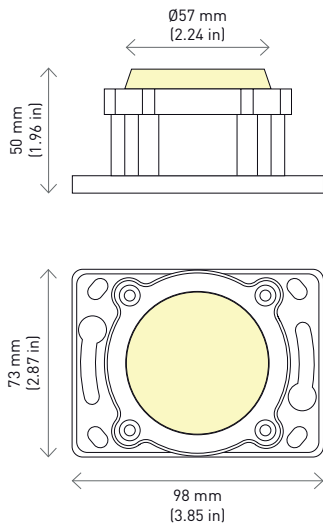

Mundo Dot Clear Flat Diffuser - 100°

Power	4 W (18 LEDs)				
Color temperatures	RGBW				
	Red	Green	Blue	4000K	R+G+B+W
Lumens output	14 lm	39 lm	8 lm	134 lm	195 lm
Luminaire efficiency	48,7 lm/W				
Measures / Weight	98 x 73 x 50 mm 450 gr				

Mundo Dot Opal Dome Diffuser - 140°

Power	4 W (18 LEDs)				
Color temperatures	RGBW				
	Red	Green	Blue	4000K	R+G+B+W
Lumens output	7 lm	10 lm	4 lm	64 lm	85 lm
Luminaire efficiency	21,2 lm/W				
Measures / Weight	98 x 73 x 65 mm 450 gr				

MUNDO DOT

Gen 2

MEASURES MEDIDAS

Mundo Dot Clear flat diffuser
Mundo Dot Difusor plano transparente

Mundo Dot Opal dome diffuser
Mundo Dot Difusor cúpula opal

LIGHT DISTRIBUTION CURVES FOTOMETRÍAS

Mundo Dot RGBW Flat