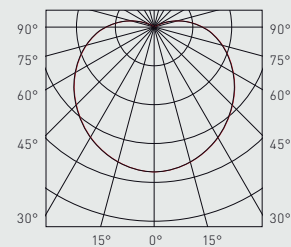

MUNDO DOT

Gen 2

MEASURES MEDIDAS

Mundo Dot Clear flat diffuser
Mundo Dot Difusor plano transparente

LIGHT DISTRIBUTION CURVES FOTOMETRÍAS

Mundo Dot RGBW Flat

4W Clear

RGBW

220 lux
56 lux
25 lux
14 lux
9 lux

Mundo Dot RGBW Dome

4W Opal

RGBW

53 lux
13 lux
6 lux
3 lux
2 lux

Lumen measurement complies with **UNE-EN 00000 / IES LM-00-00** testing procedures.
Light distribution curves are available at www.mclight.com.
Due to continuous improvements and innovations, specifications may change without notice.

Ensayado bajo las especificaciones de la norma **UNE-EN 00000 / IES LM-00-00**.
Fotometrías disponibles en www.mclight.com.
Debido a las continuas mejoras e innovaciones, las especificaciones pueden cambiar sin previo aviso.