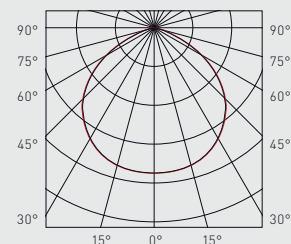

4W Clear

RGBW

220 lux
56 lux
25 lux
14 lux
9 lux

Mundo Dot RGBW Dome

4W Opal

RGBW

53 lux
13 lux
6 lux
3 lux
2 lux

Lumen measurement complies with **UNE-EN 00000 / IES LM-00-00** testing procedures.
Light distribution curves are available at www.mclight.com.
Due to continuous improvements and innovations, specifications may change without notice.