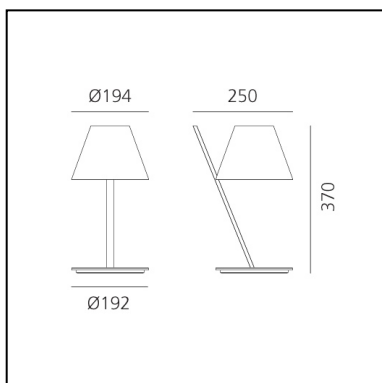

La Petite - Black

Quaglio Simonelli

IP20  

LUMINAIRE

- Watt: **6W**
- Delivered lumens output: **326lm**
- CCT: **2700K**
- Efficiency: **65%**
- Efficacy: **54lm/W**
- CRI: **80**

DESCRIPTION

An archetypal lampshade balanced on a tilted stem. Simple elements, exquisitely combined into an amazing geometric composition, recall basic forms matched with different materials for technological reasons. Despite its plain and simple look, this lamp clearly conveys the skills of Artemide. The lampshade is a lightweight plastic volume closed by two diffusers that produce a pleasant soft direct and indirect light. The joint connects the lampshade with the aluminium stem on a minimal support. These simple elements are combined into a plain and elegant object, where the tilted stem is counterbalanced by the lampshade's volume.

PRODUCT CODE: 1751030A

FEATURES

- Article Code: **1751030A**
- Colour: **Black**
- Installation: **Table**
- Material: **polycarbonate, aluminium, methacrylate**
- Series: **Design Collection**
- Environment: **Indoor**
- design by: **Quaglio Simonelli**

DIMENSIONS

- Length: **cm 25**
- Width: **cm 19.4**
- Height: **cm 37**
- Base Diameter: **cm 19.2**
- Glow Wire Test: **650°**

SOURCES NOT INCLUDED

- Category: **LED RETROFIT**
- Number: **1**
- Watt: **6W**
- Socket: **E14**
- Color temperature (K): **2700K**
- CRI: **80**
- Service Life: **L70(6K) > 25000h**