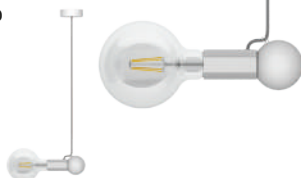

Magnetico Suspension

Magnetico

Pendant

75,00€

Pendant lamp with magnetic bulb socket and ball. LED Light Bulb not included.

Cable: 1500 mm

Ceiling Rose: ϕ 80 - H 25 mm

Cable: 1500 mm

Lamp holder: 78x42 mm

Ball: ϕ 70 mm Cod: MAGP +

Magnetic color + Ball color