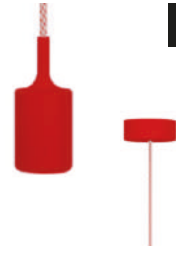

Portable cable lamp

Spinello Siliconic

35,90€

Siliconic portable lamp equipped
with switch, plug and 2 spacer
springs for cable adjustment.
H 93 mm - ø 40 mm
Cable: 3000 mm
Cod: SPINAS + Silicone color

Spinello Ceramic

39,90€

Ceramic portable lamp equipped
with switch, plug and 2 spacer
springs for cable adjustment.
H 58 mm - ø 45 mm
Cable: 3000 mm
Cod: SPINAC + Ceramic color

Spinello Metal

39,90€

Metal portable lamp equipped with
switch, plug and 2 spacer springs
for cable adjustment.
H 63 mm - ø 42 mm
Cable: 3000 mm
Cod: SPINAM + Metal color

Suspension

Filotto Special

25,90€

Customizable silicone pendant
lamp
Cable: 1500 mm
Lampholder: H 93 mm - ø 42 mm
Ceiling Rose: ø 80 mm
Cod: FILSP + Silicone color

Filotto Ceramic

25,90€

Customizable ceramic pendant
lamp
H 63 mm - ø 42 mm
Cable: 1500 mm
Ceiling Rose: 110 H 32
Cod: FILC + Ceramic color