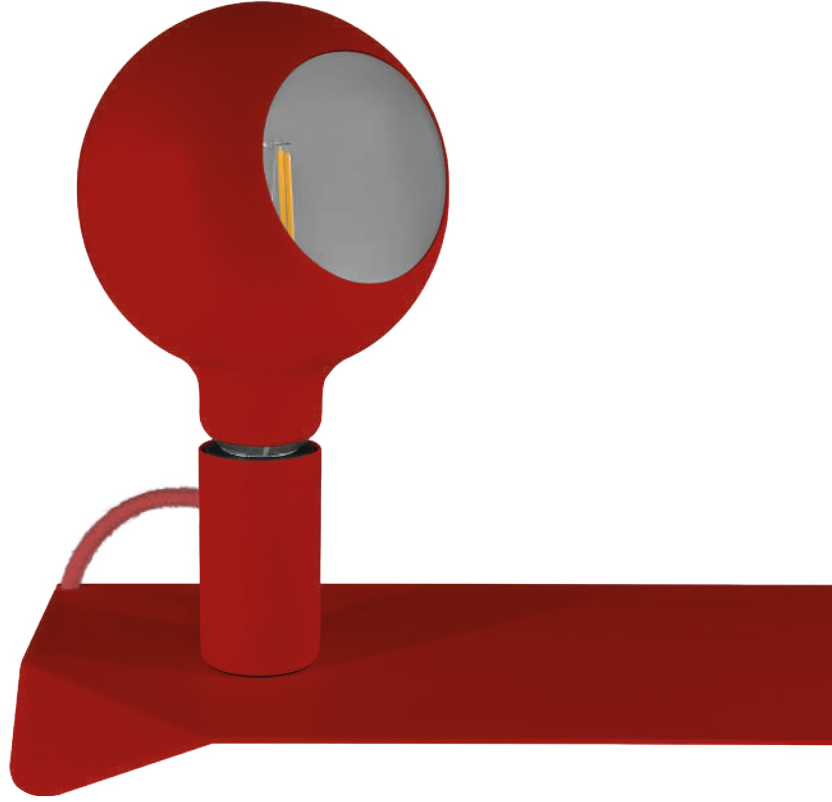

29,90€

LED Light Bulb Globe G125

Dream

Cod: LEDTDREAM

Grattacielo

Cod: LEDTCIELO

Flower

Cod: LEDTFLOWER

Emerald Blue

Cod: TAVBLU

Magnetico Iride

118,00€

Table lamp with magnetic bulb socket, equipped with switch and plug. LED Light Bulb included.
(HxW) 78 mm - ø 42 mm - Cable: 1800 mm - Base: 140x140 mm - Lamp: H 178 mm - ø 125 mm

Magnetico

Base

Magnetico

Table lamp and applique with magnetic E27 bulb socket, equipped with switch and plug. Magnet for wall installation included. LED Light Bulb not included.

H 78 mm - ø 42 mm
Cable: 1800 mm
Base: 140x140 mm
Cod: MAG + Magnetic color