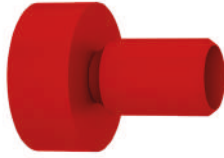

Ner

Applique

Muro Siliconic

29,90€

Siliconic wall lamp
(available also equipped with
cable, switch and plug cod.art
MUROSP + Color - 35,90€)
H 94 mm - ø 80 mm
Cavo: 1500 mm
Cod: MURS + Silicone color

Muro Ceramic