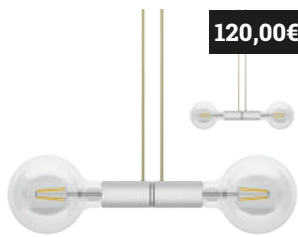

Magnetico

Modular magnetic catenary with magnetic Plug. LED Light Bulb not included.
Distance between light points: 500 mm "standard size" (custom cable length has the same price as the "standard size").
H 78 mm - ø 42 mm (for each magnetic lamp holder)

Ceiling Rose: ϕ 80 - H 25 mm

Cable: 1500 mm

Lamp holder: 78x42 mm

Ball: ϕ 70 mm Cod: MAGP +

Magnetic color + Ball color

Magnetico

Double Pendant

120,00€

Pendant lamp with 2 magnetic bulbs socket and metal washer. LED Light Bulbs not included.

Cable: 1500 mm

Ceiling Rose: ϕ 80 mm - H 25 mm

Cable: 2x1500 mm

2x Lampholder: 78x42 mm

Cod: MAG2P + Magnetic color

Magnetico

Triple Pendant

195,00€

Pendant lamp with 3 magnetic bulbs socket and metal ball. LED Light Bulbs not included.

Ceiling Rose: ϕ 80 mm - H 25 mm

Cable: 3x1500mm

3x Lampholder: 78x42 mm

Ball: ϕ 70 mm