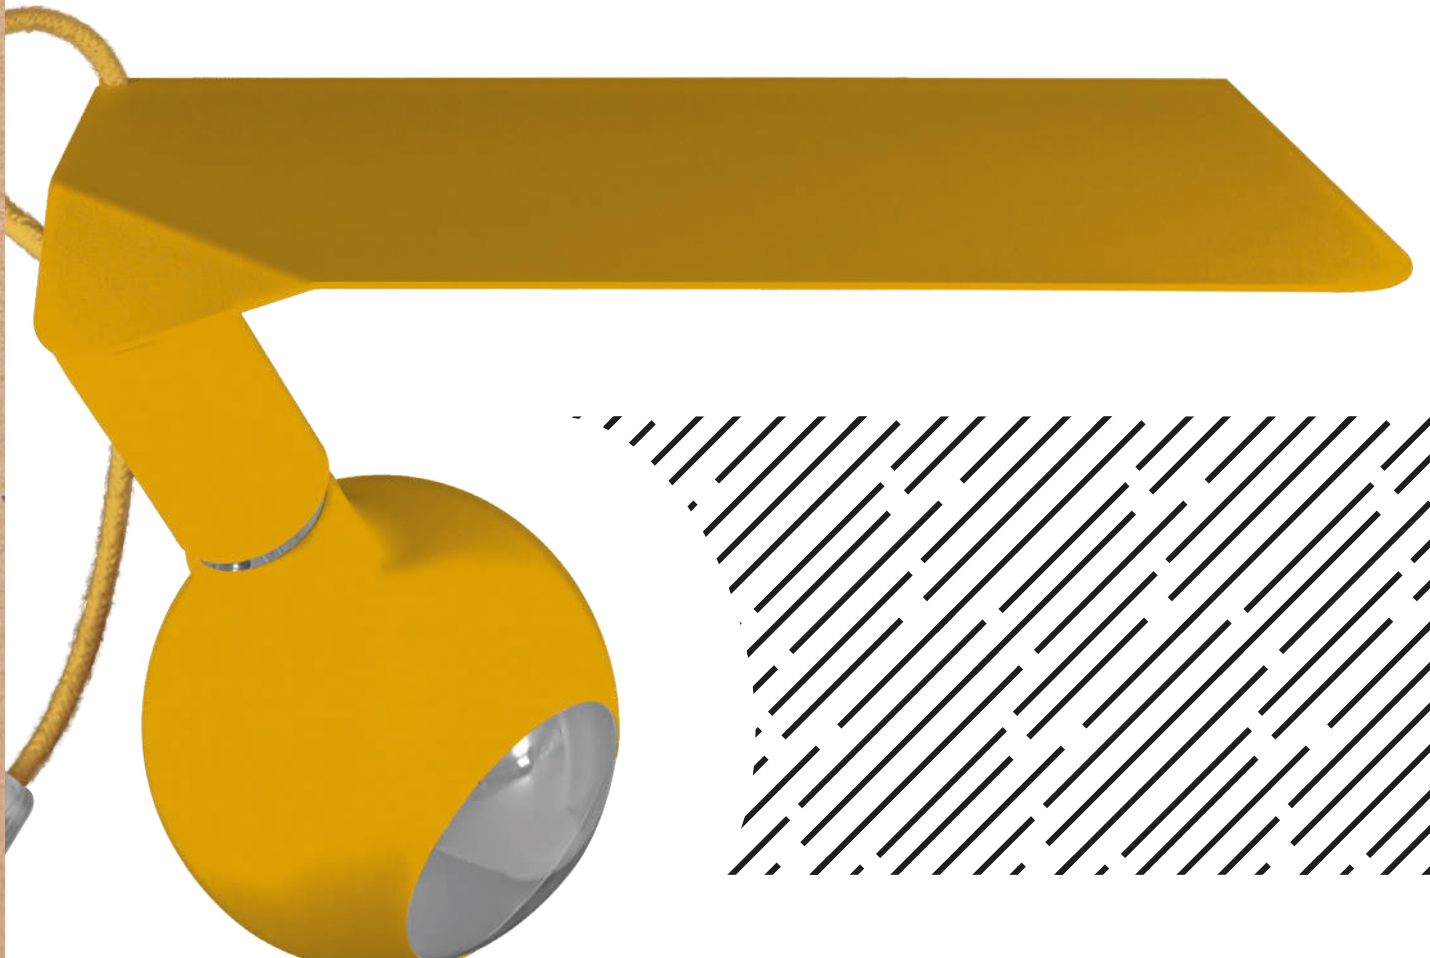

Emerald Blue

Cod: TAVBLU

Magnetico Iride

118,00€

Table lamp with magnetic bulb socket, equipped with switch and plug. LED Light Bulb included.
(HxW) 78 mm - ø 42 mm - Cable: 1800 mm - Base: 140x140 mm - Lamp: H 178 mm - ø 125 mm